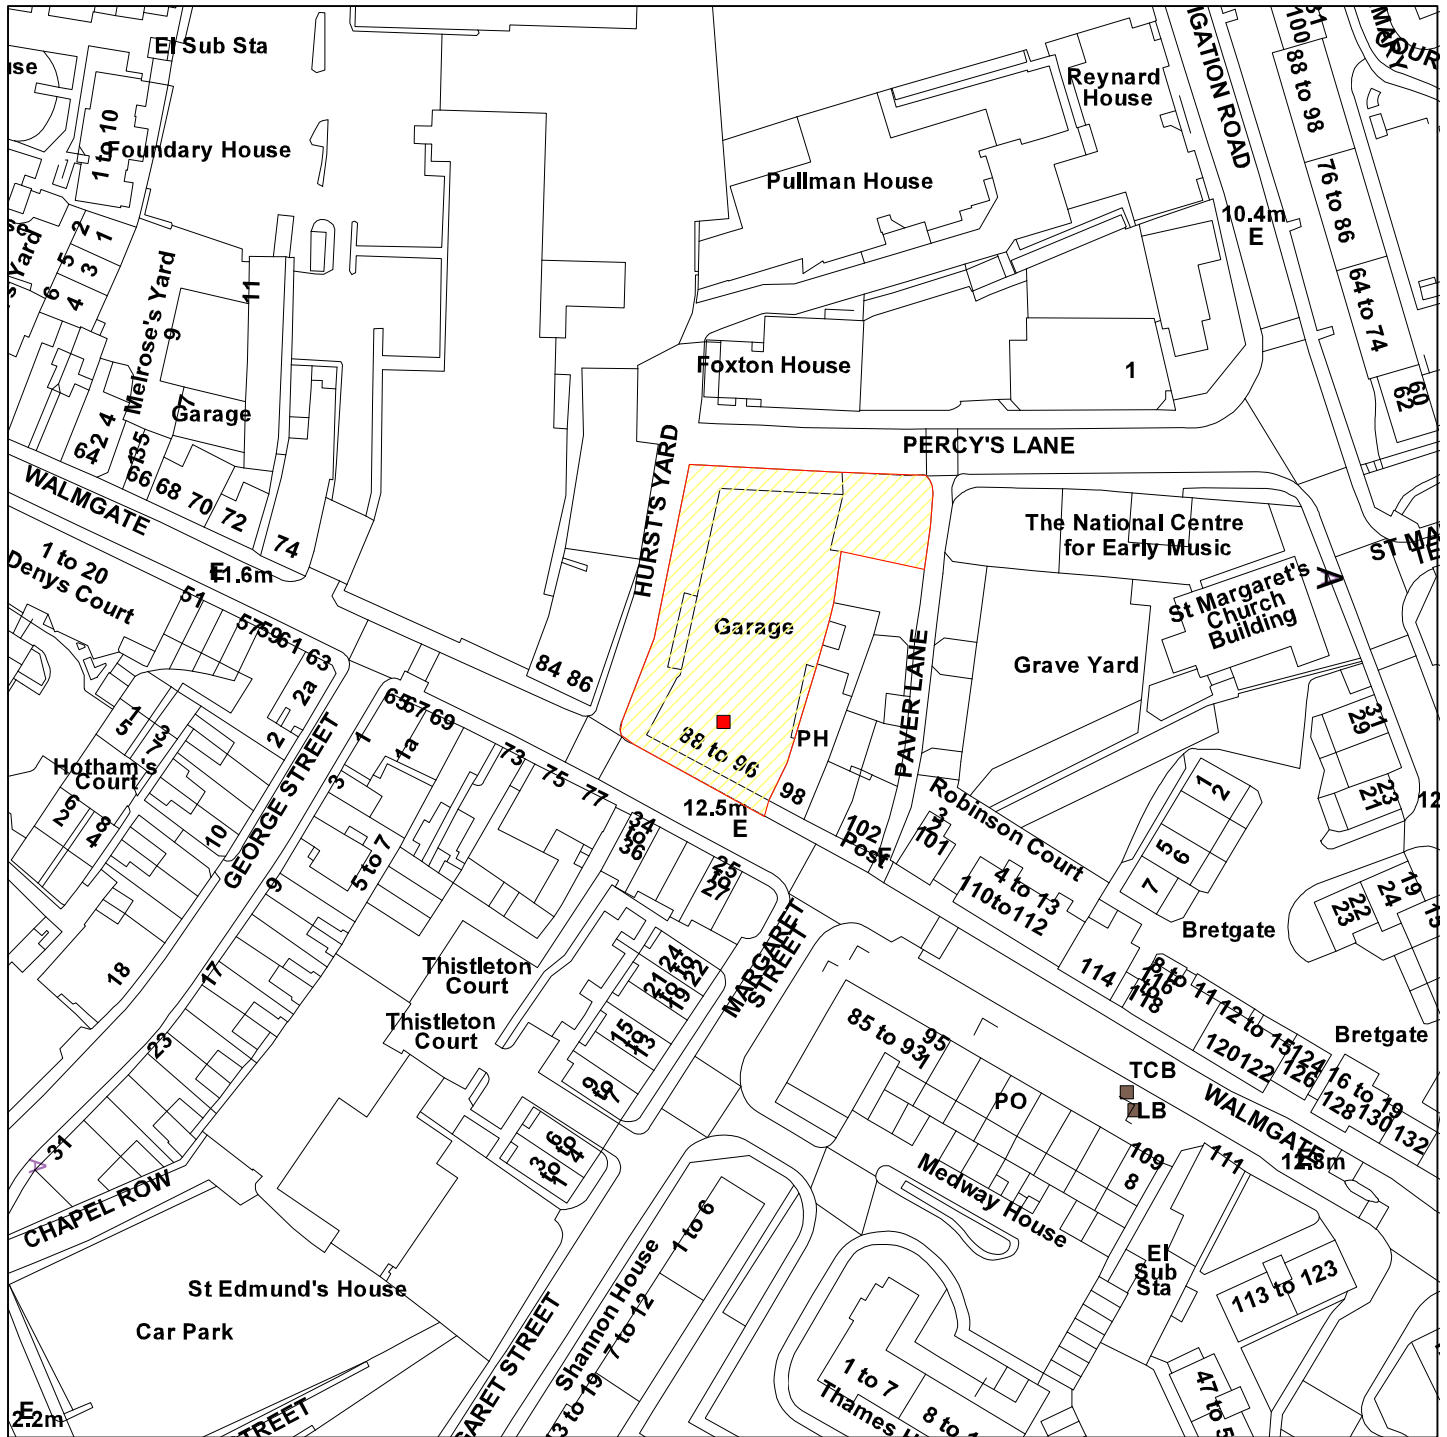

88 - 96 Walmgate, YO1 9TL

10/02542/FULM

GIS by ESRI (UK)

Scale : 1:1250

Reproduced from the Ordnance Survey map with the permission of the Controller of Her Majesty's Stationery Office © Crown Copyright 2000.

Unauthorised reproduction infringes Crown Copyright and may lead to prosecution or civil proceedings.

Organisation	City of York Council
Department	Planning & Sustainable Development
Comments	Application site
Date	10 January 2011
SLA Number	Not set